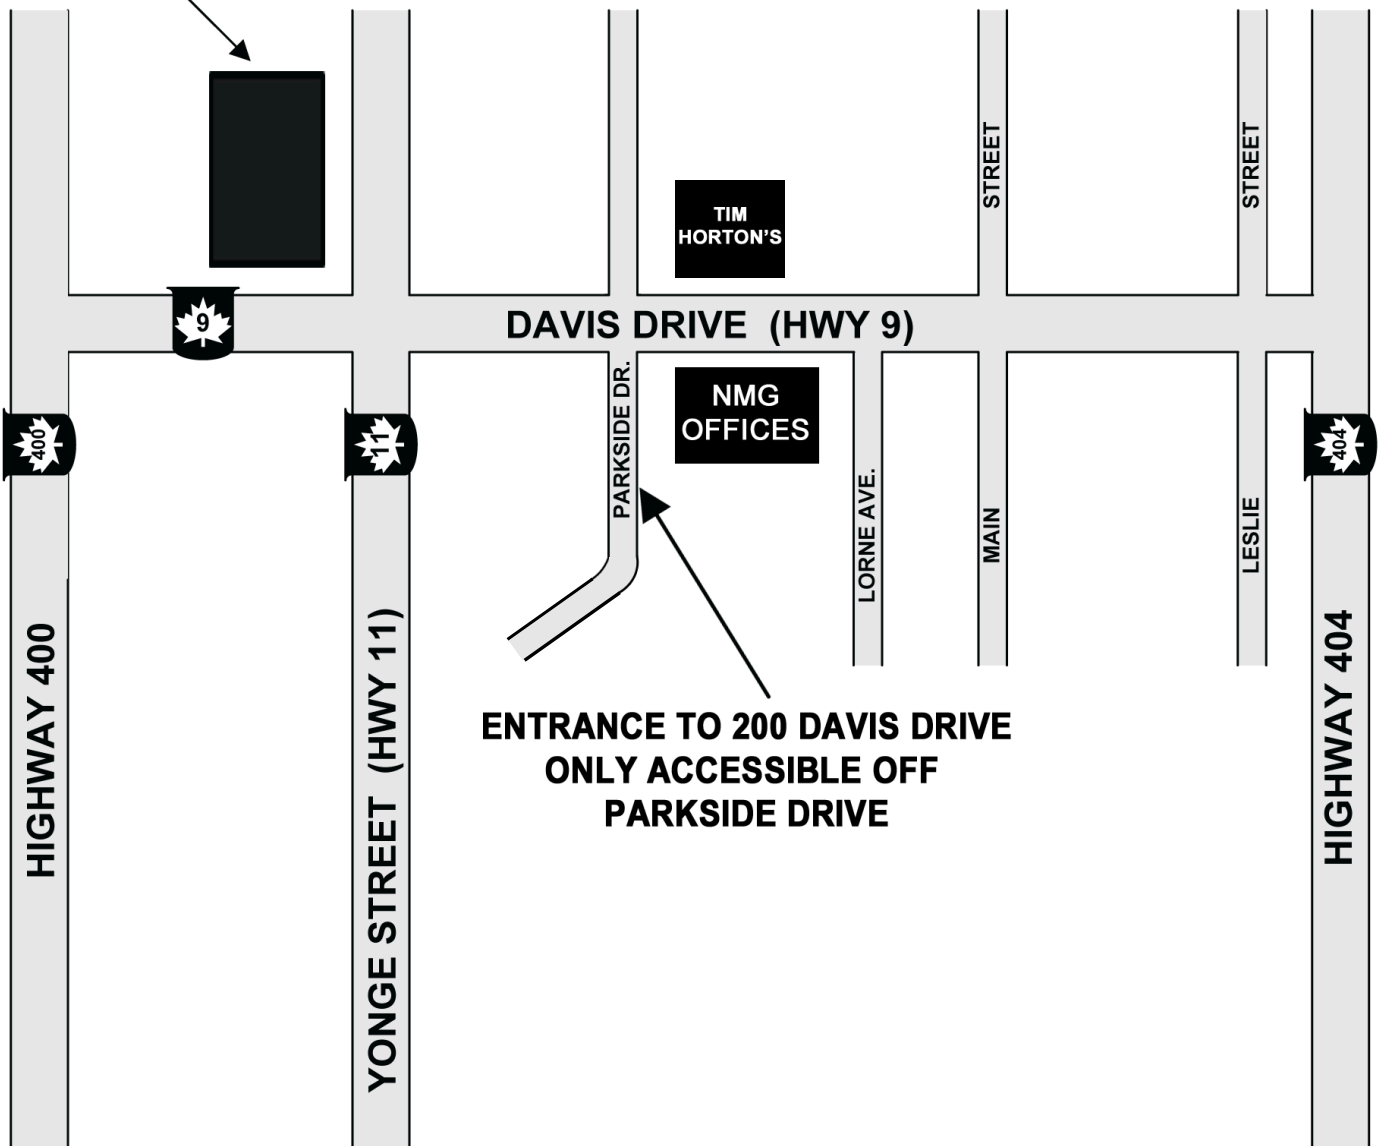

NMG

200 DAVIS DRIVE
NEWMARKET, ONTARIO

(905)-898-5383

LOCATED IN THE COMMERCIAL CONDOMINIUM UNIT
(LOOK FOR THE WHITE "NMG" AWNING)

UPPER CANADA MALL

**ENTRANCE TO 200 DAVIS DRIVE
ONLY ACCESSIBLE OFF
PARKSIDE DRIVE**